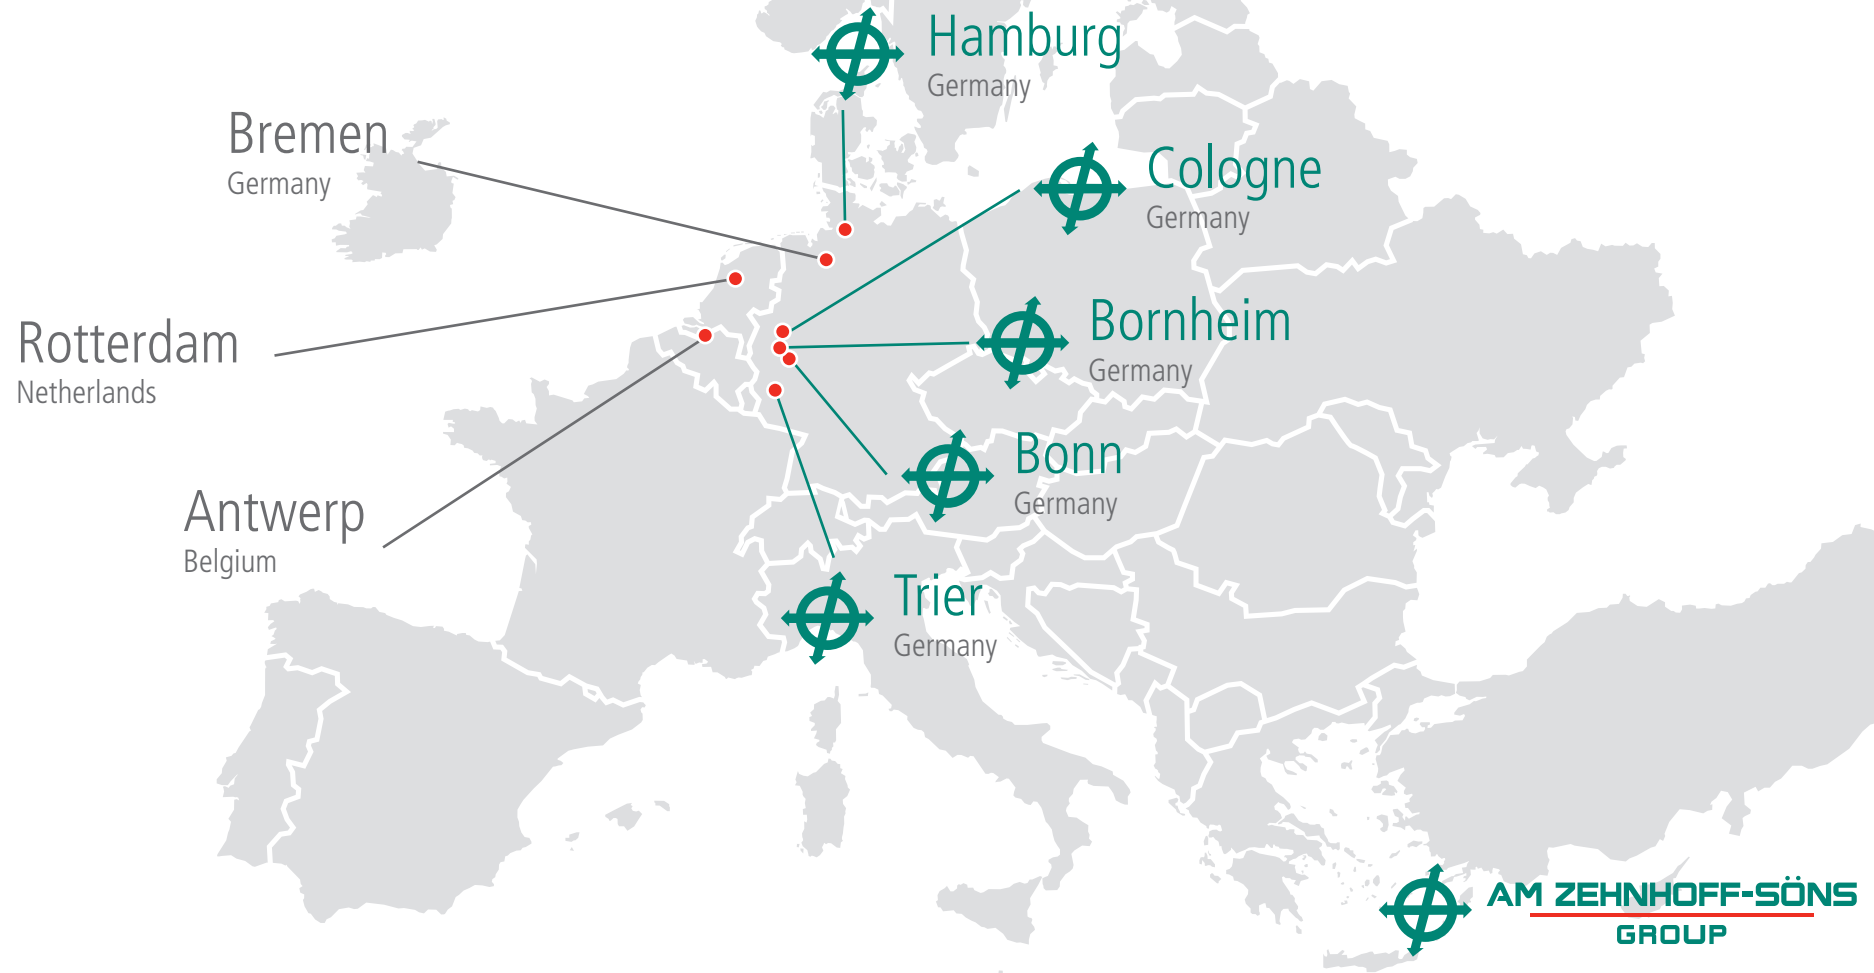

# Am Zehnhoff-Söns Group – Located at the heart of Europe

# Drop your anchor at AZS – what can we do for you?

Am Zehnhoff-Söns is both a leading regional logistic provider and a “global player”. The clear focus on our customers’ needs enables us to offer you innovative and economical solutions; see us as your integrated partner for added value.

## AM ZEHNHOFF-SÖNS GROUP

AZS Bonn, Port of Bonn, Germany

Seafreight FCL & LCL, Airfreight, Container Terminal, Intermodal, Land Transportation (Europe), Warehousing, Customs, Project Cargo

AZS Bornheim, Germany

JAG China (Shanghai, Qingdao, Xiamen)

Seafreight FCL & LCL, Airfreight, Land Transportation